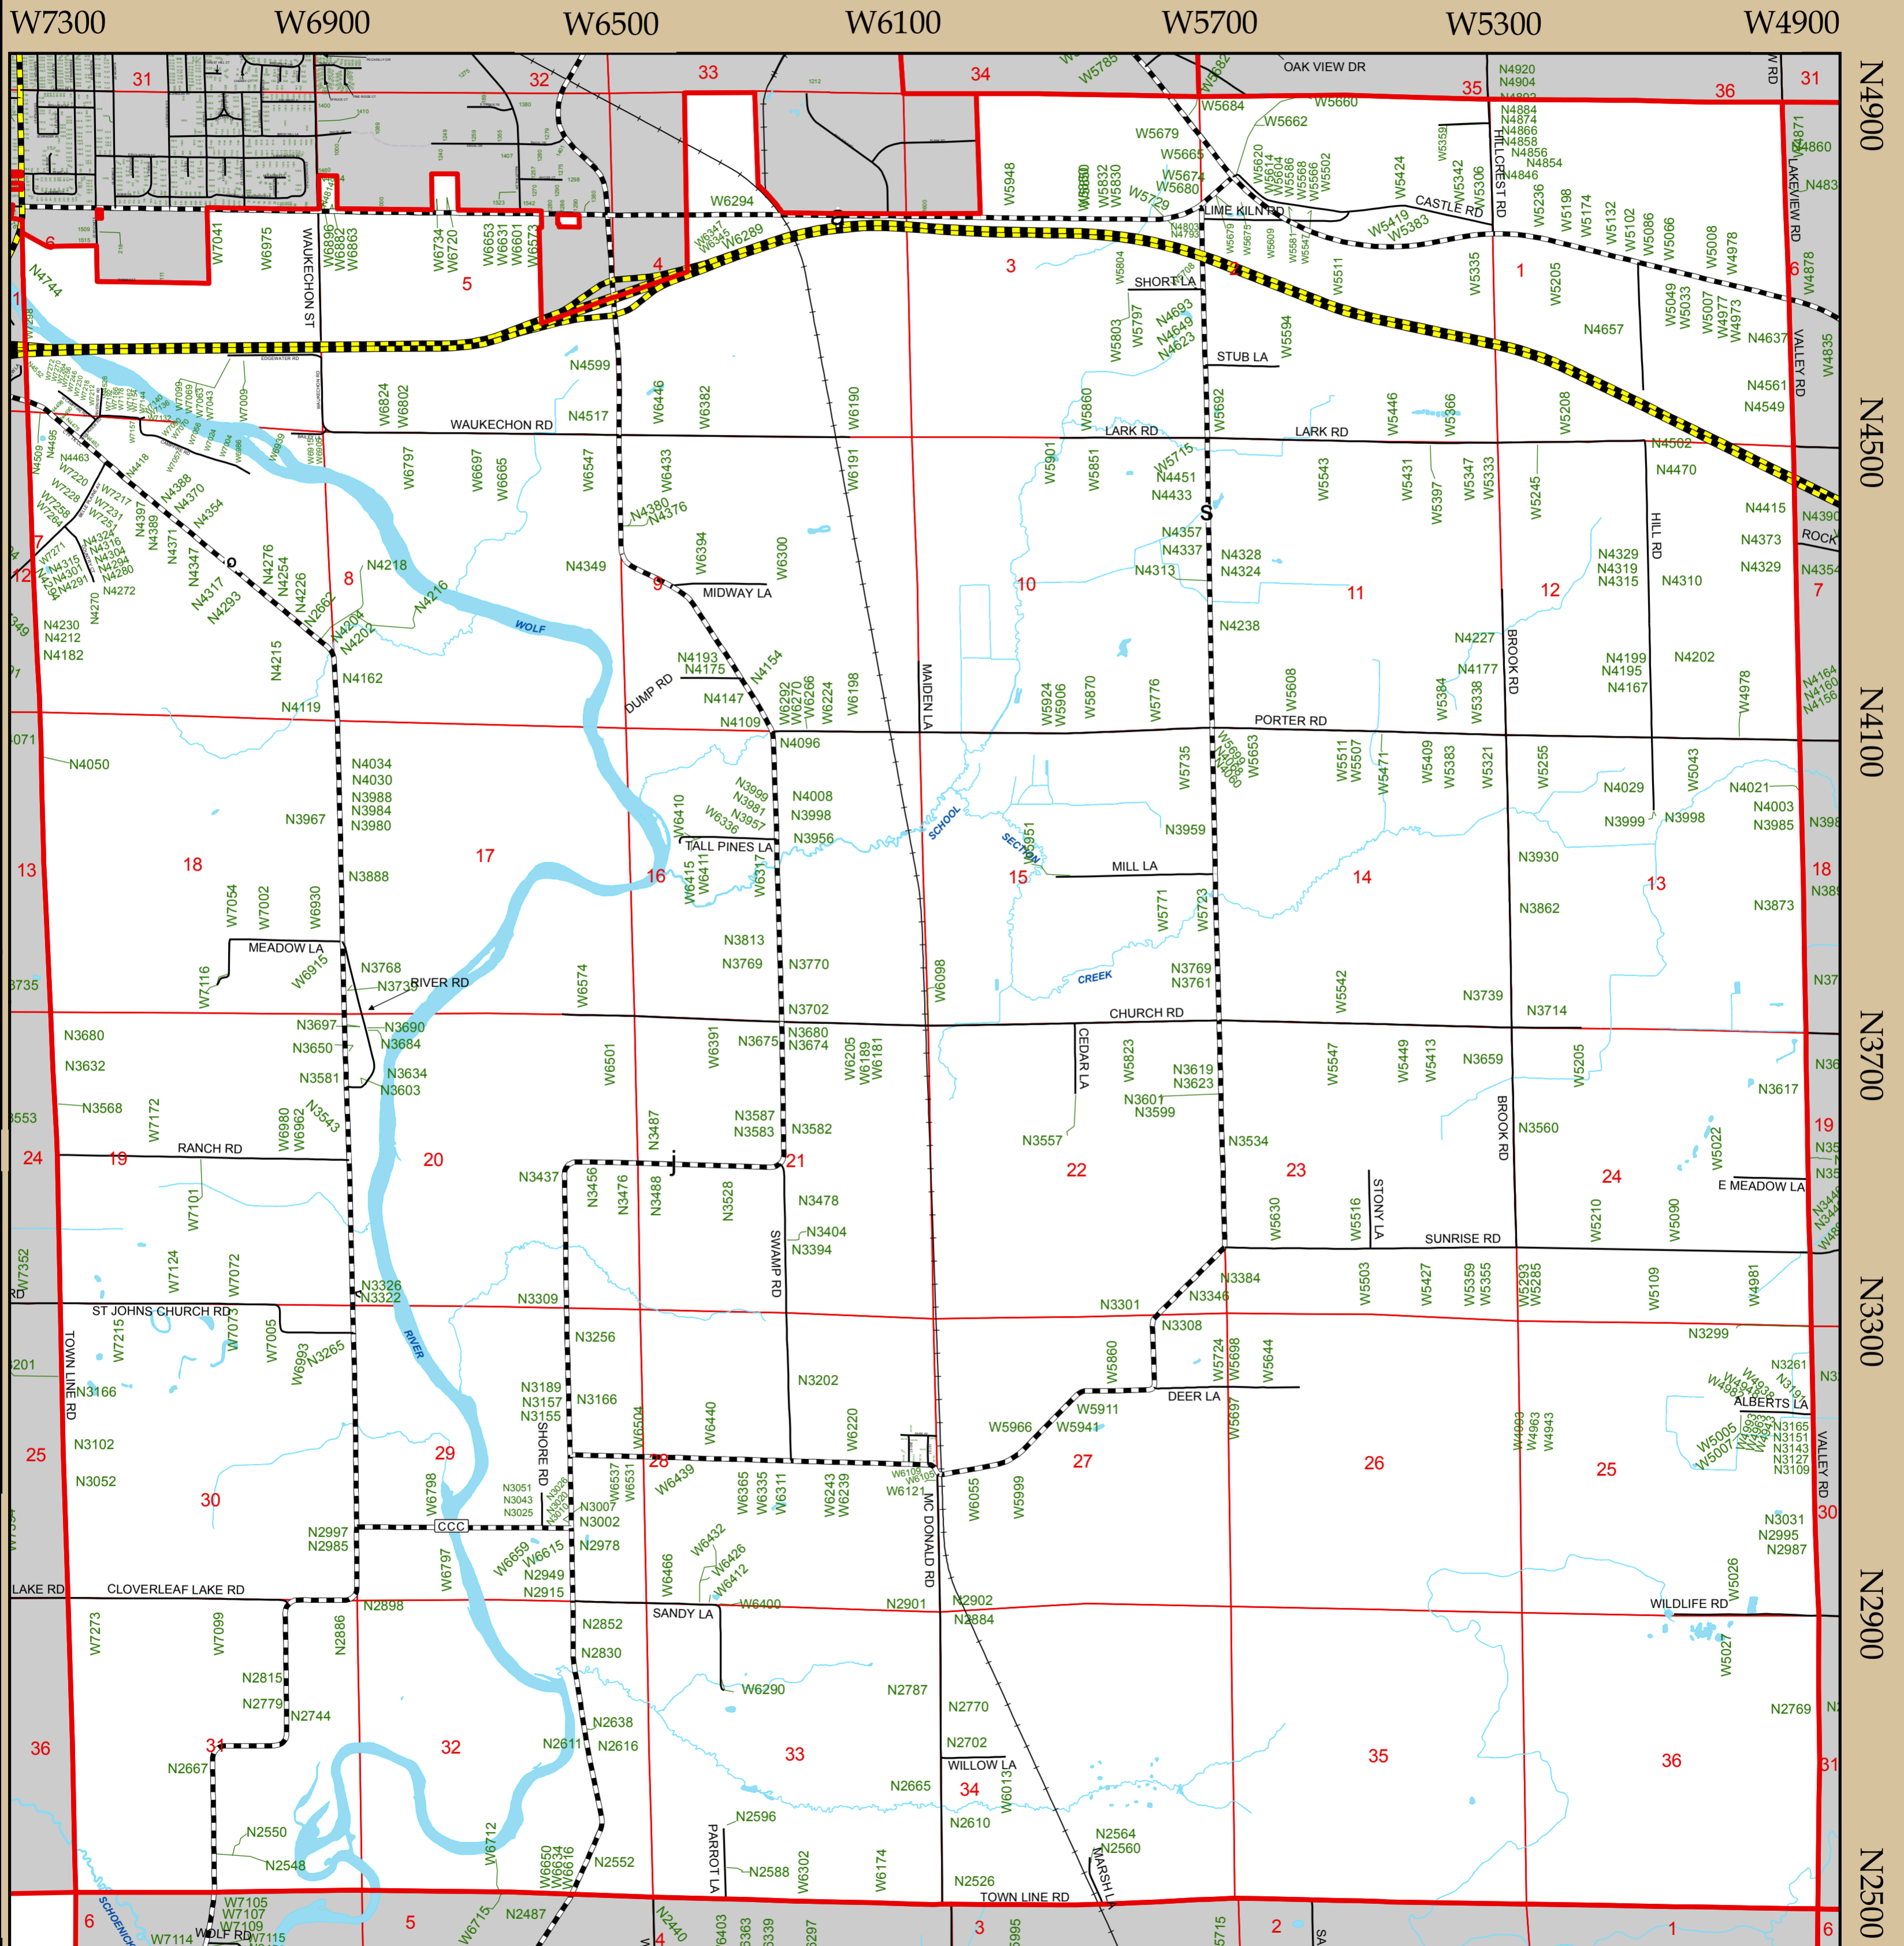

# Town of Waukechon

T.26 N R.16 E.

**Legend**

- Federal/State Highways
- County Highways
- Town/Municipal Roads
- Private Roads
- Railroads
- Waterbodies

Information depicted on this map was interpreted from digital orthophotography and various other land records. An attempt was made to accurately represent the information shown hereon, however, recent changes in the physical and cultural landscape may not be represented. This map is intended for planning and general use only. Please refer to the original source documents for detailed information. If you have any questions or discover any discrepancies on this map, please contact the Shawano County Technology Services Dept. 715-526-4614.

Cartography: David Poffinbarger, GISP  
 Shawano County GIS Coordinator/Land Information Officer  
 Date: 21 March 2018